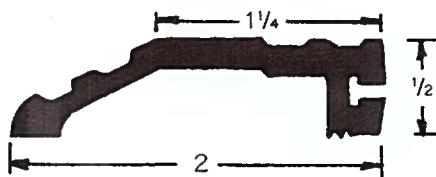

Saddles Butt Type

382A 382D

179A

482A 482D

483A 483D 484A 484D 485A 485D

282A

283A

Available with
1/2" Abrasive Strips

187A 187B

285A

385A

MATERIAL DESIGNATIONS

A Aluminum	B Bronze	B Architectural Bronze	D Dark Brown Anodized or Paint
E EPDM-Rubber Polymer	F Felt	G Gold	N Solid or Closed Cell Neoprene
P Pile	SS Stainless Steel	V Vinyl	Z Zinc