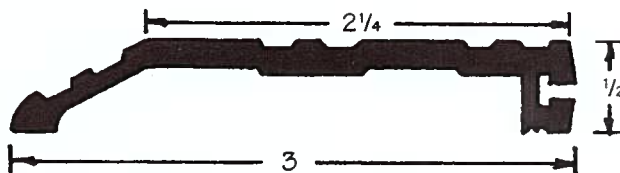

Saddles Butt Type

382A 382D

179A

482A 482D

483A 483D 484A 484D 485A 485D

282A

283A

Available with
1/2" Abrasive Strips

187A 187B

285A

385A

MATERIAL DESIGNATIONS

A Aluminum	B Bronze	B Architectural Bronze	D Dark Brown Anodized or Paint
E EPDM-Rubber Polymer	F Felt	G Gold	N Solid or Closed Cell Neoprene
P Pile	SS Stainless Steel	V Vinyl	Z Zinc