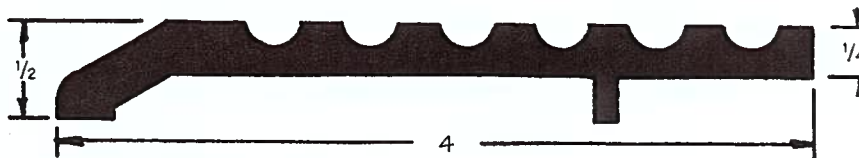

Saddles Butt Type

382A 382D

179A

482A 482D

483A 483D 484A 484D 485A 485D

282A

283A

Available with
1/2" Abrasive Strips

187A 187B

285A

385A

MATERIAL DESIGNATIONS

A Aluminum	B Bronze	B Architectural Bronze	D Dark Brown Anodized or Paint
E EPDM-Rubber Polymer	F Felt	G Gold	N Solid or Closed Cell Neoprene
P Pile	SS Stainless Steel	V Vinyl	Z Zinc