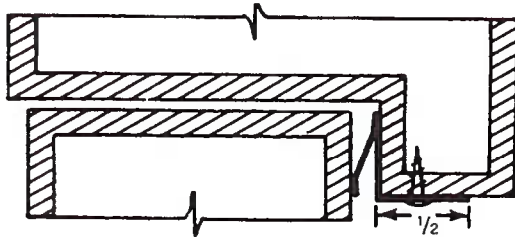

Lock Strips

27A 27B

123B

122B

28B 28Z

Cushion Type Metal Frames

Equipment for HM Doors and Jambs

227B

125B

To weatherstrip bottom of door refer to catalog pages on thresholds and automatic door bottoms.

Metal Casements

Dorbin recommended for residential or commercial buildings. Bronze .0063 equipment for 1/8" thick frame.