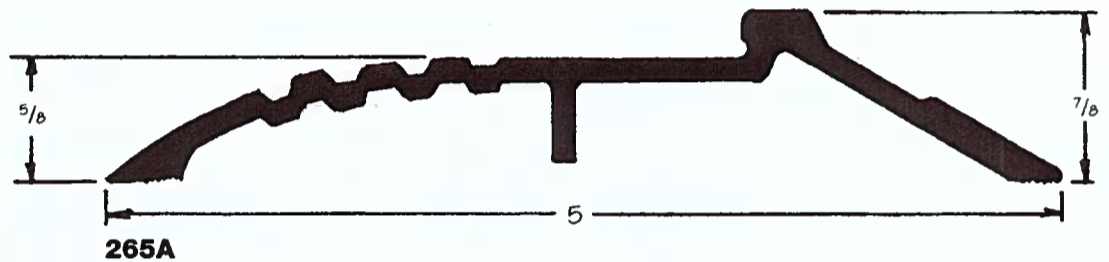

Latchtrack Thresholds

For Use with Panic Type Hardware

Carpet Dividers