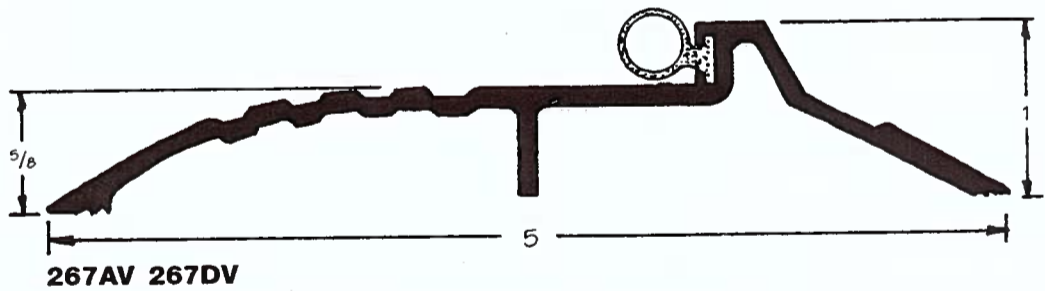

Latchtrack Thresholds

For Use with Panic Type Hardware

**Pile
Available**

**Available with
1/2" Abrasive Strips**

MATERIAL DESIGNATIONS

A Aluminum	B Bronze	B Architectural Bronze	D Dark Brown Anodized or Paint
E EPDM-Rubber Polymer	F Felt	G Gold	N Solid or Closed Cell Neoprene
P Pile	SS Stainless Steel	V Vinyl	Z Zinc