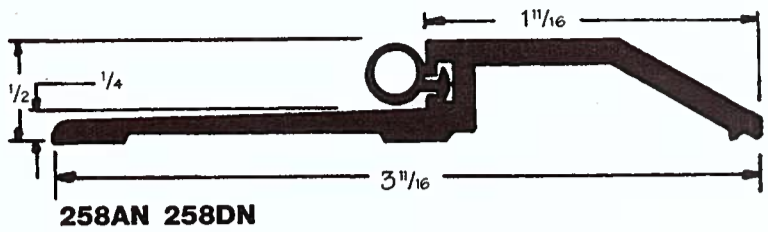

Latchtrack Thresholds

For Use with Panic Type Hardware

**Pile
Available**

**Available with
1/2" Abrasive Strips**

MATERIAL DESIGNATIONS

A Aluminum	B Bronze	B Architectural Bronze	D Dark Brown Anodized or Paint
E EPDM-Rubber Polymer	F Felt	G Gold	N Solid or Closed Cell Neoprene
P Pile	SS Stainless Steel	V Vinyl	Z Zinc

Phone: (313) 534-8049 • FAX: (313) 534-1560

Latchtrack Thresholds

For Use with Panic Type Hardware

Carpet Dividers

MATERIAL DESIGNATIONS

A Aluminum	B Bronze	B Architectural Bronze	D Dark Brown Anodized or Paint
E EPDM-Rubber Polymer	F Felt	G Gold	N Solid or Closed Cell Neoprene
P Pile	SS Stainless Steel	V Vinyl	Z Zinc