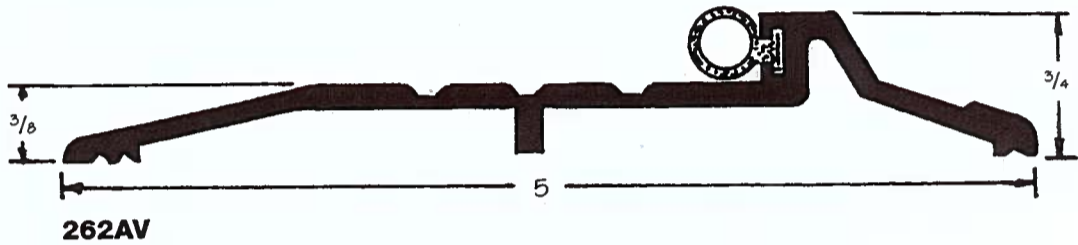

Latchtrack Thresholds

For Use with Panic Type Hardware

**Pile
Available**

**Available with
1/2" Abrasive Strips**

MATERIAL DESIGNATIONS

A Aluminum	B Bronze	B Architectural Bronze	D Dark Brown Anodized or Paint
E EPDM-Rubber Polymer	F Felt	G Gold	N Solid or Closed Cell Neoprene
P Pile	SS Stainless Steel	V Vinyl	Z Zinc

Phone: (313) 534-8049 • FAX: (313) 534-1560

Latchtrack Thresholds

For Use with Panic Type Hardware

Carpet Dividers

MATERIAL DESIGNATIONS

A Aluminum	B Bronze	B Architectural Bronze	D Dark Brown Anodized or Paint
E EPDM-Rubber Polymer	F Felt	G Gold	N Solid or Closed Cell Neoprene
P Pile	SS Stainless Steel	V Vinyl	Z Zinc