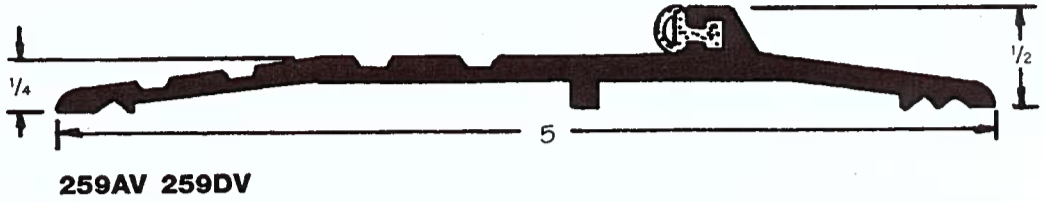

Latchtrack Thresholds

For Use with Panic Type Hardware

**Pile
Available**

**Available with
1/2" Abrasive Strips**

MATERIAL DESIGNATIONS

A Aluminum	B Bronze	B Architectural Bronze	D Dark Brown Anodized or Paint
E EPDM-Rubber Polymer	F Felt	G Gold	N Solid or Closed Cell Neoprene
P Pile	SS Stainless Steel	V Vinyl	Z Zinc

Phone: (313) 534-8049 • FAX: (313) 534-1560

Latchtrack Thresholds

For Use with Panic Type Hardware

Carpet Dividers

MATERIAL DESIGNATIONS

A Aluminum	B Bronze	B Architectural Bronze	D Dark Brown Anodized or Paint
E EPDM-Rubber Polymer	F Felt	G Gold	N Solid or Closed Cell Neoprene
P Pile	SS Stainless Steel	V Vinyl	Z Zinc