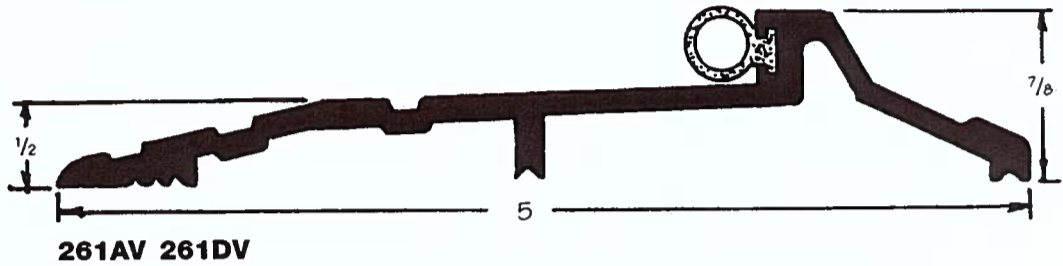

Latchtrack Thresholds

For Use with Panic Type Hardware

**Pile
Available**

**Available with
1/2" Abrasive Strips**

MATERIAL DESIGNATIONS

A Aluminum	B Bronze	B Architectural Bronze	D Dark Brown Anodized or Paint
E EPDM-Rubber Polymer	F Felt	G Gold	N Solid or Closed Cell Neoprene
P Pile	SS Stainless Steel	V Vinyl	Z Zinc

Phone: (313) 534-8049 • FAX: (313) 534-1560

Latchtrack Thresholds

For Use with Panic Type Hardware

Carpet Dividers

MATERIAL DESIGNATIONS

A Aluminum	B Bronze	B Architectural Bronze	D Dark Brown Anodized or Paint
E EPDM-Rubber Polymer	F Felt	G Gold	N Solid or Closed Cell Neoprene
P Pile	SS Stainless Steel	V Vinyl	Z Zinc