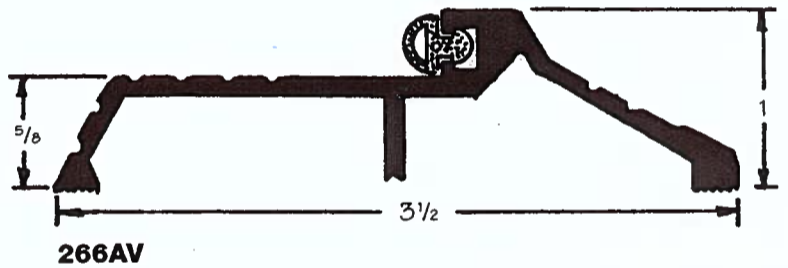

Latchtrack Thresholds

For Use with Panic Type Hardware

**Pile
Available**

**Available with
1/2" Abrasive Strips**

MATERIAL DESIGNATIONS

A Aluminum	B Bronze	B Architectural Bronze	D Dark Brown Anodized or Paint
E EPDM-Rubber Polymer	F Felt	G Gold	N Solid or Closed Cell Neoprene
P Pile	SS Stainless Steel	V Vinyl	Z Zinc

Phone: (313) 534-8049 • FAX: (313) 534-1560

Latchtrack Thresholds

For Use with Panic Type Hardware

Carpet Dividers

MATERIAL DESIGNATIONS

A Aluminum	B Bronze	B Architectural Bronze	D Dark Brown Anodized or Paint
E EPDM-Rubber Polymer	F Felt	G Gold	N Solid or Closed Cell Neoprene
P Pile	SS Stainless Steel	V Vinyl	Z Zinc