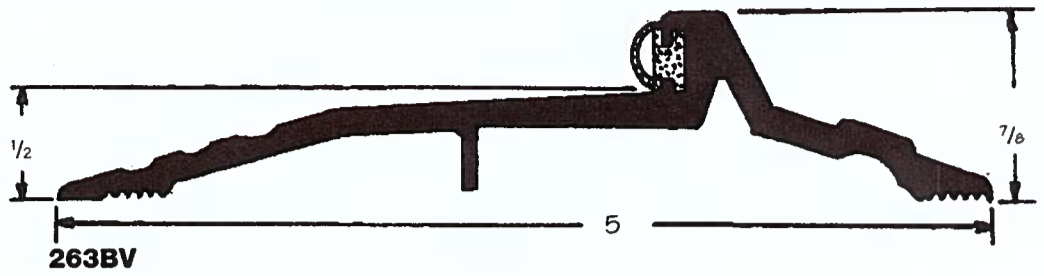

Latchtrack Thresholds

For Use with Panic Type Hardware

**Pile
Available**

**Available with
1/2" Abrasive Strips**

MATERIAL DESIGNATIONS

A Aluminum	B Bronze	B Architectural Bronze	D Dark Brown Anodized or Paint
E EPDM-Rubber Polymer	F Felt	G Gold	N Solid or Closed Cell Neoprene
P Pile	SS Stainless Steel	V Vinyl	Z Zinc

Phone: (313) 534-8049 • FAX: (313) 534-1560

Latchtrack Thresholds

For Use with Panic Type Hardware

Carpet Dividers

MATERIAL DESIGNATIONS

A Aluminum	B Bronze	B Architectural Bronze	D Dark Brown Anodized or Paint
E EPDM-Rubber Polymer	F Felt	G Gold	N Solid or Closed Cell Neoprene
P Pile	SS Stainless Steel	V Vinyl	Z Zinc