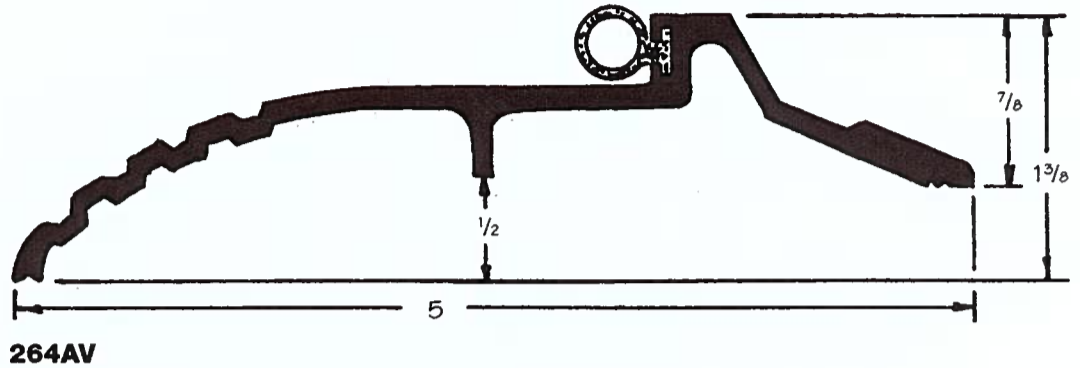

Latchtrack Thresholds

For Use with Panic Type Hardware

**Pile
Available**

**Available with
1/2" Abrasive Strips**

MATERIAL DESIGNATIONS

A Aluminum	B Bronze	B Architectural Bronze	D Dark Brown Anodized or Paint
E EPDM-Rubber Polymer	F Felt	G Gold	N Solid or Closed Cell Neoprene
P Pile	SS Stainless Steel	V Vinyl	Z Zinc

Phone: (313) 534-8049 • FAX: (313) 534-1560

Latchtrack Thresholds

For Use with Panic Type Hardware

Carpet Dividers

MATERIAL DESIGNATIONS

A Aluminum	B Bronze	B Architectural Bronze	D Dark Brown Anodized or Paint
E EPDM-Rubber Polymer	F Felt	G Gold	N Solid or Closed Cell Neoprene
P Pile	SS Stainless Steel	V Vinyl	Z Zinc