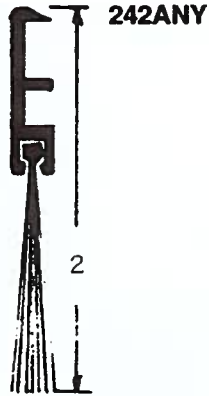

Door Sweeps