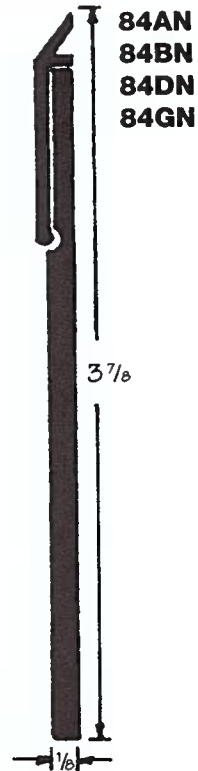

Door Sweeps

Also Available In
2" & 3"

Also Available In
3" with Cloth
Insert Neoprene
#809CIN

**Solid
Neoprene**

NEOPRENE

809A
C.I. Neoprene Door Sweep
with Extruded Aluminum Housing.

807AV
Vinyl Door Sweep for 3/4" Gap
with Extruded Aluminum Housing.

809AD
C.I. Neoprene Door Sweep
with Duranodic (Dark Bronze)
Anodized Aluminum Housing.

MATERIAL DESIGNATIONS

A Aluminum	B Bronze	B Architectural Bronze	D Dark Brown Anodized or Paint
E EPDM-Rubber Polymer	F Felt	G Gold	N Solid or Closed Cell Neoprene
P Pile	SS Stainless Steel	V Vinyl	Z Zinc

Door Sweeps

Other Brush Lengths Available

Special Brush Door Bottoms

12ANY

11ANY

Other Brush Lengths Available

MATERIAL DESIGNATIONS

A Aluminum	B Bronze	B Architectural Bronze	D Dark Brown Anodized or Paint
E EPDM-Rubber Polymer	F Felt	G Gold	N Solid or Closed Cell Neoprene
P Pile	SS Stainless Steel	V Vinyl	Z Zinc