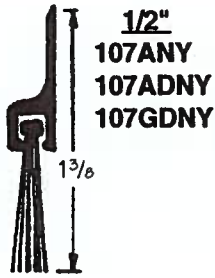

Door Sweeps