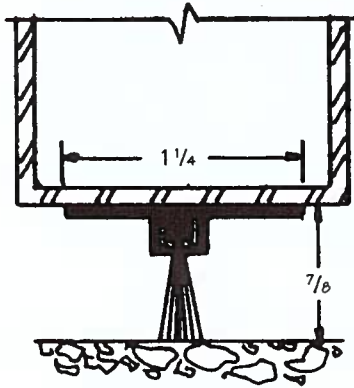

Special Brush Door Bottoms

12ANY