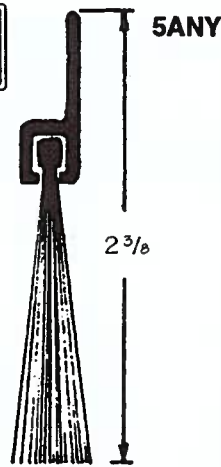

Door Sweeps