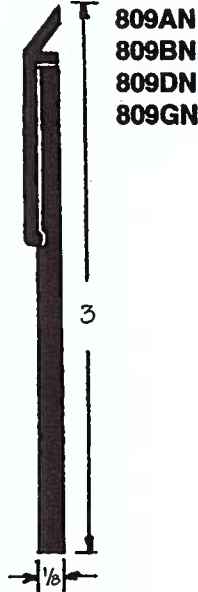

Door Sweeps

Also Available In
2" & 3"

Also Available In
3" with Cloth
Insert Neoprene
#809CIN

**Solid
Neoprene**

NEOPRENE

809A
C.I. Neoprene Door Sweep
with Extruded Aluminum Housing.

807AV
Vinyl Door Sweep for 3/4" Gap
with Extruded Aluminum Housing.

809AD
C.I. Neoprene Door Sweep
with Duranodic (Dark Bronze)
Anodized Aluminum Housing.

MATERIAL DESIGNATIONS

A Aluminum	B Bronze	B Architectural Bronze	D Dark Brown Anodized or Paint
E EPDM-Rubber Polymer	F Felt	G Gold	N Solid or Closed Cell Neoprene
P Pile	SS Stainless Steel	V Vinyl	Z Zinc

Door Sweeps

Other Brush Lengths Available

Special Brush Door Bottoms

12ANY

11ANY

Other Brush Lengths Available

MATERIAL DESIGNATIONS

A Aluminum	B Bronze	B Architectural Bronze	D Dark Brown Anodized or Paint
E EPDM-Rubber Polymer	F Felt	G Gold	N Solid or Closed Cell Neoprene
P Pile	SS Stainless Steel	V Vinyl	Z Zinc