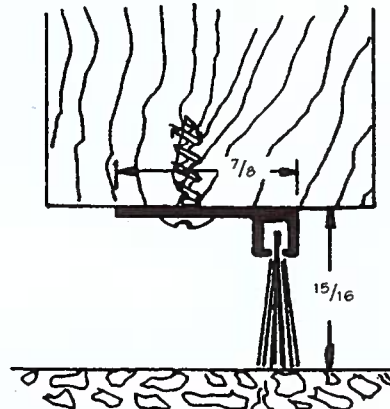

Door Sweeps

Other Brush Lengths Available

Special Brush Door Bottoms

12ANY

11ANY

Other Brush Lengths Available

MATERIAL DESIGNATIONS

A Aluminum	B Bronze	B Architectural Bronze	D Dark Brown Anodized or Paint
E EPDM-Rubber Polymer	F Felt	G Gold	N Solid or Closed Cell Neoprene
P Pile	SS Stainless Steel	V Vinyl	Z Zinc