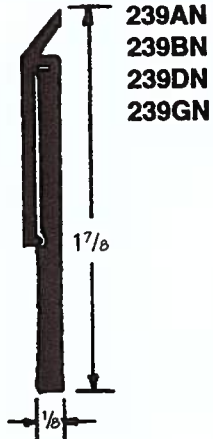

Door Sweeps

Also Available In
2" & 3"

Also Available In
3" with Cloth
Insert Neoprene
#809CIN

**Solid
Neoprene**

NEOPRENE

809A
C.I. Neoprene Door Sweep
with Extruded Aluminum Housing.

807AV
Vinyl Door Sweep for 3/4" Gap
with Extruded Aluminum Housing.

809AD
C.I. Neoprene Door Sweep
with Duranodic (Dark Bronze)
Anodized Aluminum Housing.

MATERIAL DESIGNATIONS

A Aluminum	B Bronze	B Architectural Bronze	D Dark Brown Anodized or Paint
E EPDM-Rubber Polymer	F Felt	G Gold	N Solid or Closed Cell Neoprene
P Pile	SS Stainless Steel	V Vinyl	Z Zinc