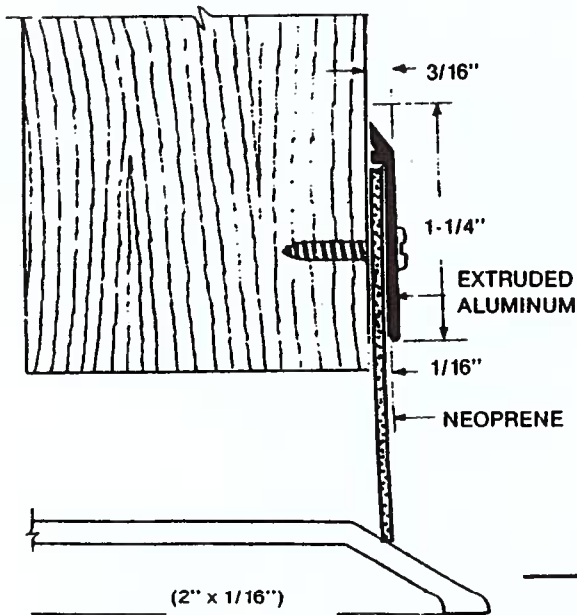

Door Sweeps

Also Available In
2" & 3"

Also Available In
3" with Cloth
Insert Neoprene
#809CIN

**Solid
Neoprene**

NEOPRENE

809A
C.I. Neoprene Door Sweep
with Extruded Aluminum Housing.

807AV
Vinyl Door Sweep for 3/4" Gap
with Extruded Aluminum Housing.

809AD
C.I. Neoprene Door Sweep
with Duranodic (Dark Bronze)
Anodized Aluminum Housing.

MATERIAL DESIGNATIONS

A Aluminum	B Bronze	B Architectural Bronze	D Dark Brown Anodized or Paint
E EPDM-Rubber Polymer	F Felt	G Gold	N Solid or Closed Cell Neoprene
P Pile	SS Stainless Steel	V Vinyl	Z Zinc