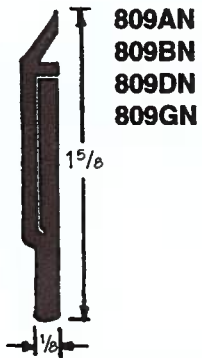

Door Sweeps

Also Available In
2" & 3"

Also Available In
3" with Cloth
Insert Neoprene
#809CIN

**Solid
Neoprene**

NEOPRENE

809A
C.I. Neoprene Door Sweep
with Extruded Aluminum Housing.

807AV
Vinyl Door Sweep for 3/4" Gap
with Extruded Aluminum Housing.

809AD
C.I. Neoprene Door Sweep
with Duranodic (Dark Bronze)
Anodized Aluminum Housing.

MATERIAL DESIGNATIONS

A Aluminum	B Bronze	B Architectural Bronze	D Dark Brown Anodized or Paint
E EPDM-Rubber Polymer	F Felt	G Gold	N Solid or Closed Cell Neoprene
P Pile	SS Stainless Steel	V Vinyl	Z Zinc

Door Sweeps

Other Brush Lengths Available

Special Brush Door Bottoms

12ANY

11ANY

Other Brush Lengths Available

MATERIAL DESIGNATIONS

A Aluminum	B Bronze	B Architectural Bronze	D Dark Brown Anodized or Paint
E EPDM-Rubber Polymer	F Felt	G Gold	N Solid or Closed Cell Neoprene
P Pile	SS Stainless Steel	V Vinyl	Z Zinc