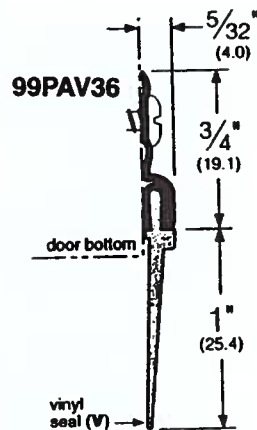

Door Sweeps

Also Available In
2" & 3"

Also Available In
3" with Cloth
Insert Neoprene
#809CIN

**Solid
Neoprene**

NEOPRENE

809A
C.I. Neoprene Door Sweep
with Extruded Aluminum Housing.

807AV
Vinyl Door Sweep for 3/4" Gap
with Extruded Aluminum Housing.