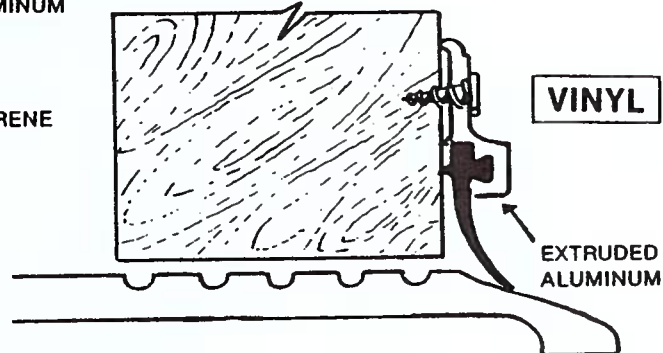

Door Sweeps

Also Available In
2" & 3"

Also Available In
3" with Cloth
Insert Neoprene
#809CIN

**Solid
Neoprene**

NEOPRENE

809A
C.I. Neoprene Door Sweep
with Extruded Aluminum Housing.

807AV
Vinyl Door Sweep for 3/4" Gap
with Extruded Aluminum Housing.

809AD
C.I. Neoprene Door Sweep
with Duranodic (Dark Bronze)
Anodized Aluminum Housing.

MATERIAL DESIGNATIONS

A Aluminum	B Bronze	B Architectural Bronze	D Dark Brown Anodized or Paint
E EPDM-Rubber Polymer	F Felt	G Gold	N Solid or Closed Cell Neoprene
P Pile	SS Stainless Steel	V Vinyl	Z Zinc