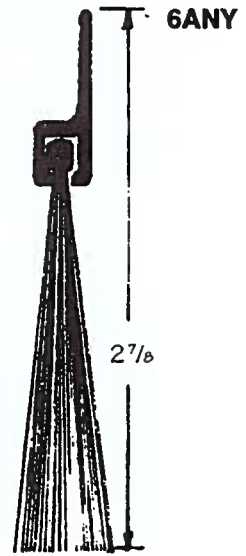

Door Sweeps

Also Available In
2" & 3"

Also Available In
3" with Cloth
Insert Neoprene
#809CIN

**Solid
Neoprene**

NEOPRENE

809A
C.I. Neoprene Door Sweep
with Extruded Aluminum Housing.

807AV
Vinyl Door Sweep for 3/4" Gap
with Extruded Aluminum Housing.

809AD
C.I. Neoprene Door Sweep
with Duranodic (Dark Bronze)
Anodized Aluminum Housing.

MATERIAL DESIGNATIONS

A Aluminum	B Bronze	B Architectural Bronze	D Dark Brown Anodized or Paint
E EPDM-Rubber Polymer	F Felt	G Gold	N Solid or Closed Cell Neoprene
P Pile	SS Stainless Steel	V Vinyl	Z Zinc

Door Sweeps

Other Brush Lengths Available

Special Brush Door Bottoms

12ANY

11ANY

Other Brush Lengths Available

MATERIAL DESIGNATIONS

A Aluminum	B Bronze	B Architectural Bronze	D Dark Brown Anodized or Paint
E EPDM-Rubber Polymer	F Felt	G Gold	N Solid or Closed Cell Neoprene
P Pile	SS Stainless Steel	V Vinyl	Z Zinc