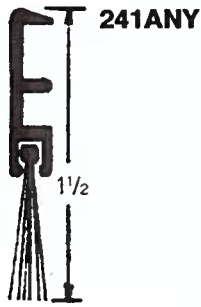

Door Sweeps

Also Available In
2" & 3"

Also Available In
3" with Cloth
Insert Neoprene
#809CIN

**Solid
Neoprene**

NEOPRENE

809A
C.I. Neoprene Door Sweep
with Extruded Aluminum Housing.

807AV
Vinyl Door Sweep for 3/4" Gap
with Extruded Aluminum Housing.

809AD
C.I. Neoprene Door Sweep
with Duranodic (Dark Bronze)
Anodized Aluminum Housing.

MATERIAL DESIGNATIONS

A Aluminum	B Bronze	B Architectural Bronze	D Dark Brown Anodized or Paint
E EPDM-Rubber Polymer	F Felt	G Gold	N Solid or Closed Cell Neoprene
P Pile	SS Stainless Steel	V Vinyl	Z Zinc

Door Sweeps

Other Brush Lengths Available

Special Brush Door Bottoms

12ANY

11ANY

Other Brush Lengths Available

MATERIAL DESIGNATIONS

A Aluminum	B Bronze	B Architectural Bronze	D Dark Brown Anodized or Paint
E EPDM-Rubber Polymer	F Felt	G Gold	N Solid or Closed Cell Neoprene
P Pile	SS Stainless Steel	V Vinyl	Z Zinc