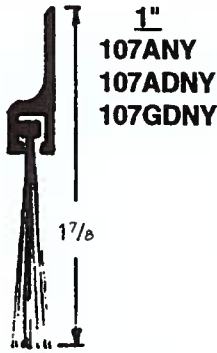

Door Sweeps