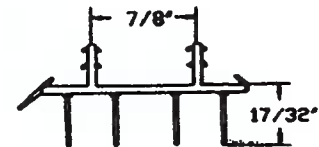

DB346

AP3072  
D

AP1506  
D

AP3052  
BEIGE

AP1871  
D

AP3000  
D

TAYLOR DOOR BOTTOM PROFILES ALSO AVAILABLE.